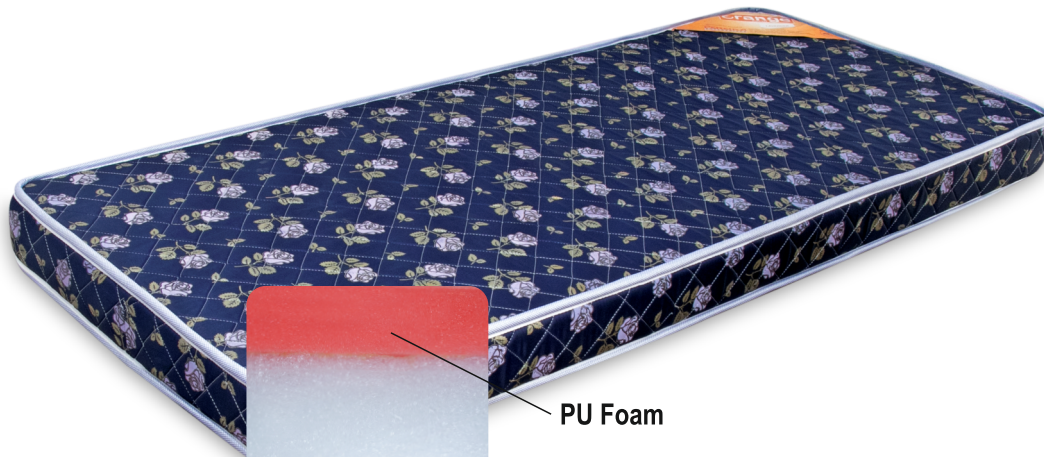

Alyson[®]
mattress
sleep redefined

orange
mattress
mattress made for U

PU Foam

EPE

Foam

Product Name : Lavender
with PU Quilt

PU Foam

Re-Bonded