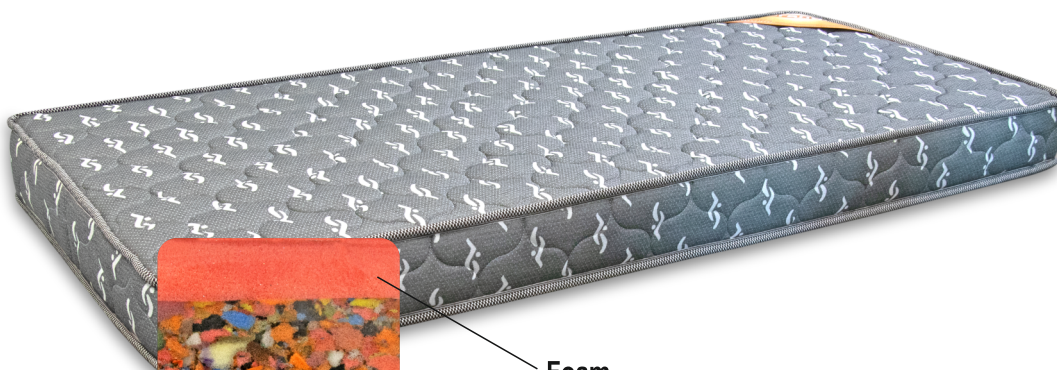

Alyson[®]
mattress
sleep redefined

orange
mattress
mattress made for U

PU Foam

EPE

Foam

Product Name : Lavender
with PU Quilt

PU Foam

Re-Bonded

Product Name : Dazzle Economy
with PU Foam and Fibre Quilt

S.S. Foam

HR Foam

Product Name : Enchant
with PU Foam and Quilt

Foam

Re-Bonded

Foam

Product Name : Dazzle Regular
with PU Foam and Fibre Quilt

S.S. Foam

PU Foam

Re-Bonded

PU Foam

Product Name : Dazzle Plush
with PU Foam Quilt

Memory

S.S. Foam

PU Foam