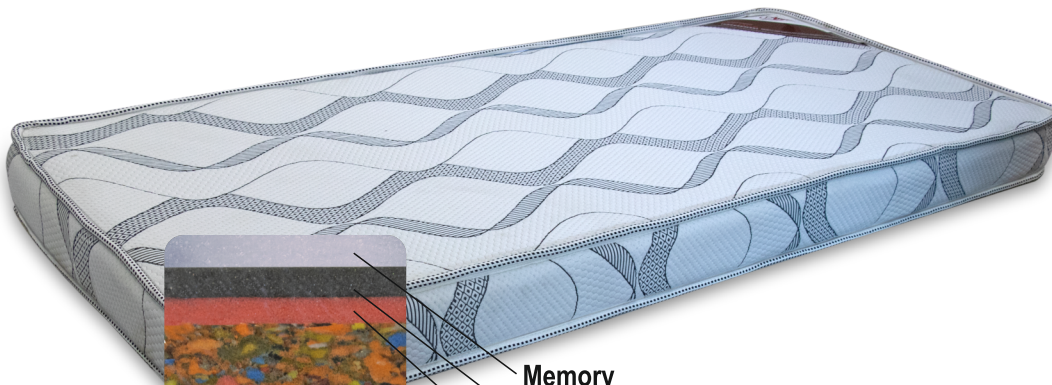

Alyson[®]
mattress
sleep redefined

orange
mattress
mattress made for U

PU Foam

EPE

Foam

Product Name : Lavender
with PU Quilt

PU Foam

Re-Bonded

Product Name : Dazzle Economy
with PU Foam and Fibre Quilt

S.S. Foam

HR Foam

Product Name : Enchant
with PU Foam and Quilt

Foam

Re-Bonded

Foam

Product Name : Dazzle Regular
with PU Foam and Fibre Quilt

S.S. Foam

PU Foam

Re-Bonded

PU Foam

Product Name : Dazzle Plush
with PU Foam Quilt

Memory

S.S. Foam

PU Foam