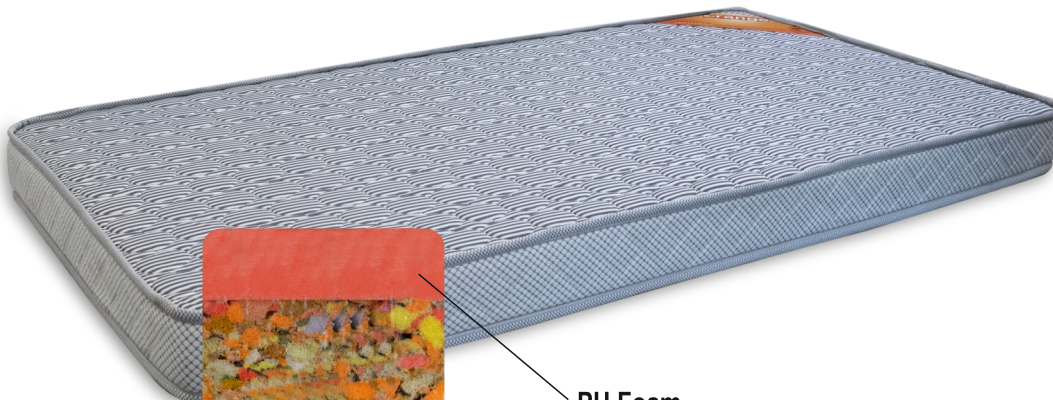

Alyson[®]
mattress
sleep redefined

orange
mattress
mattress made for U

PU Foam

EPE

Foam

Product Name : Lavender
with PU Quilt

PU Foam

Re-Bonded

Product Name : Dazzle Economy
with PU Foam and Fibre Quilt

S.S. Foam

HR Foam

Product Name : Enchant
with PU Foam and Quilt

Foam

Re-Bonded

Foam

Product Name : Dazzle Regular
with PU Foam and Fibre Quilt

S.S. Foam

PU Foam

Re-Bonded

PU Foam

Product Name : Dazzle Plush
with PU Foam Quilt

Memory

S.S. Foam

PU Foam