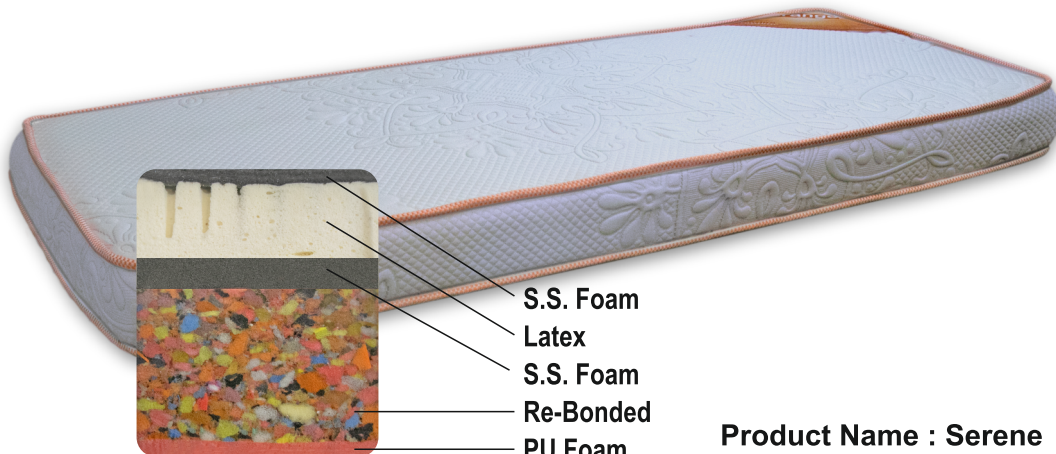

Product Name : Dazzle Economy
with PU Foam and Fibre Quilt

S.S. Foam

HR Foam

Product Name : Enchant
with PU Foam and Quilt

Foam

Re-Bonded

Foam

Product Name : Dazzle Regular
with PU Foam and Fibre Quilt

S.S. Foam

PU Foam

Re-Bonded

PU Foam

Product Name : Dazzle Plush
with PU Foam Quilt

Memory

S.S. Foam

PU Foam

Re-Bonded Foam

Product Name : Lavish
with cool Fibre wadding

Product Name : Fascination
with 550 G.S.M cool Fibre wadding

Memory
S.S Foam
Re-Bonded
PU Foam

S.S. Foam
Latex
S.S. Foam
Re-Bonded
PU Foam

Product Name : Serene
with 550 viscose Fibre wadding

Product Name : Serene Plus
with 550 Knitted GSM Fibre wadding

Memory
Latex
S.S. Foam
Re-Bonded
PU Foam

Size : 2"
Product Name : Fold-a-Matt

Size : 1"

Product Name : Pack-a-Matt

A Mattress Manufacturer in Mumbai
with 35 years of experience
to cater to every need.