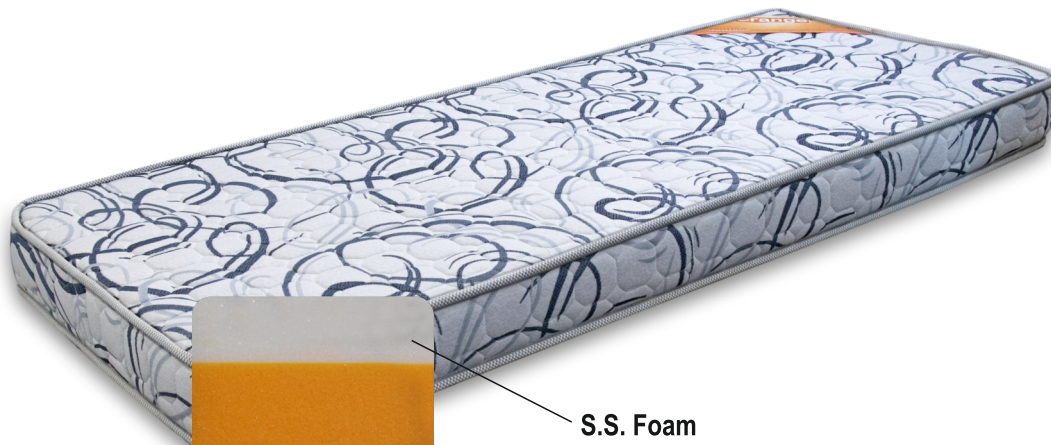

Alyson[®]
mattress
sleep redefined

orange
mattress
mattress made for U

PU Foam

EPE

Foam

Product Name : Lavender
with PU Quilt

PU Foam

Re-Bonded

Product Name : Dazzle Economy
with PU Foam and Fibre Quilt

S.S. Foam

HR Foam

Product Name : Enchant
with PU Foam and Quilt

Foam

Re-Bonded

Foam

Product Name : Dazzle Regular
with PU Foam and Fibre Quilt

S.S. Foam

PU Foam

Re-Bonded

PU Foam

Product Name : Dazzle Plush
with PU Foam Quilt

Memory

S.S. Foam

PU Foam