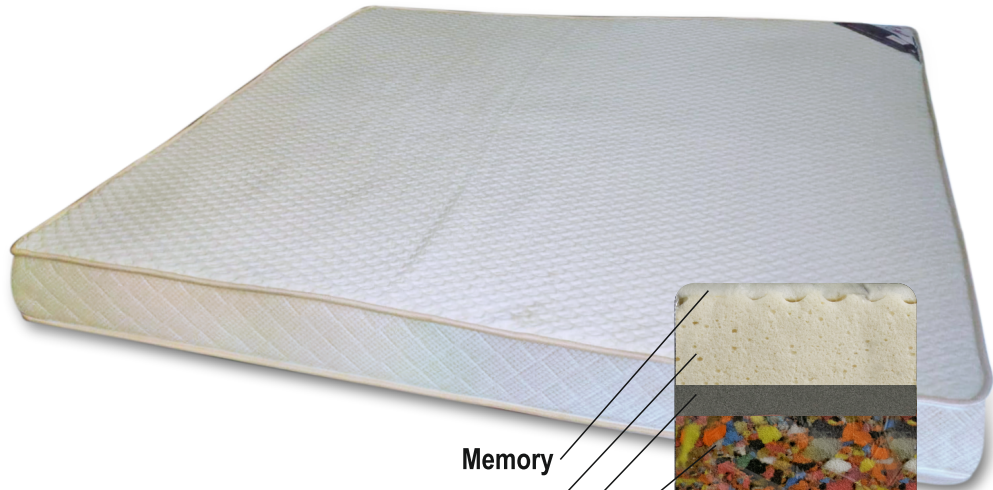

Re-Bonded Foam

Product Name : Lavish
with cool Fibre wadding

Product Name : Fascination
with 550 G.S.M cool Fibre wadding

Memory
S.S Foam
Re-Bonded
PU Foam

S.S. Foam
Latex
S.S. Foam
Re-Bonded
PU Foam

Product Name : Serene
with 550 viscose Fibre wadding

Product Name : Serene Plus
with 550 Knitted GSM Fibre wadding

Memory
Latex
S.S. Foam
Re-Bonded
PU Foam

Size : 2"
Product Name : Fold-a-Matt

Size : 1"

Product Name : Pack-a-Matt

A Mattress Manufacturer in Mumbai
with 35 years of experience
to cater to every need.