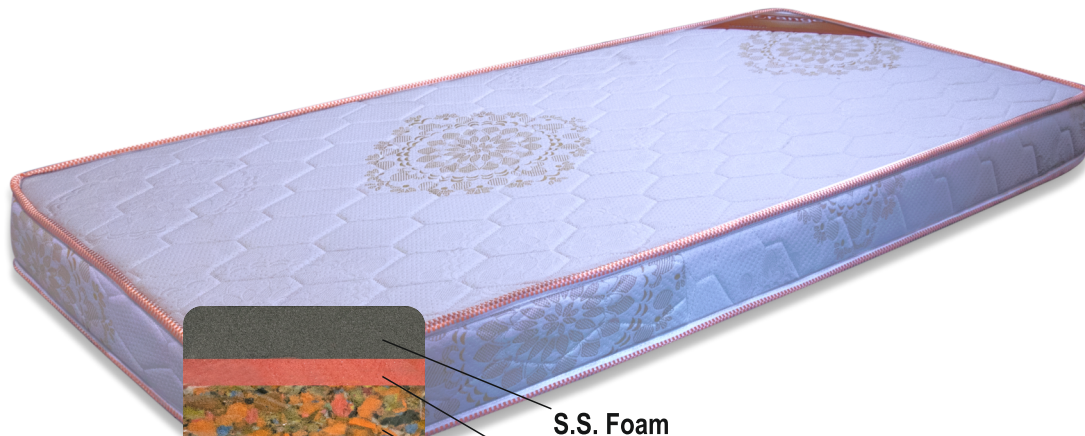

Alyson[®]
mattress
sleep redefined

orange
mattress
mattress made for U

PU Foam

EPE

Foam

Product Name : Lavender
with PU Quilt

PU Foam

Re-Bonded

Product Name : Dazzle Economy
with PU Foam and Fibre Quilt

S.S. Foam

HR Foam

Product Name : Enchant
with PU Foam and Quilt

Foam

Re-Bonded

Foam

Product Name : Dazzle Regular
with PU Foam and Fibre Quilt

S.S. Foam

PU Foam

Re-Bonded

PU Foam

Product Name : Dazzle Plush
with PU Foam Quilt

Memory

S.S. Foam

PU Foam